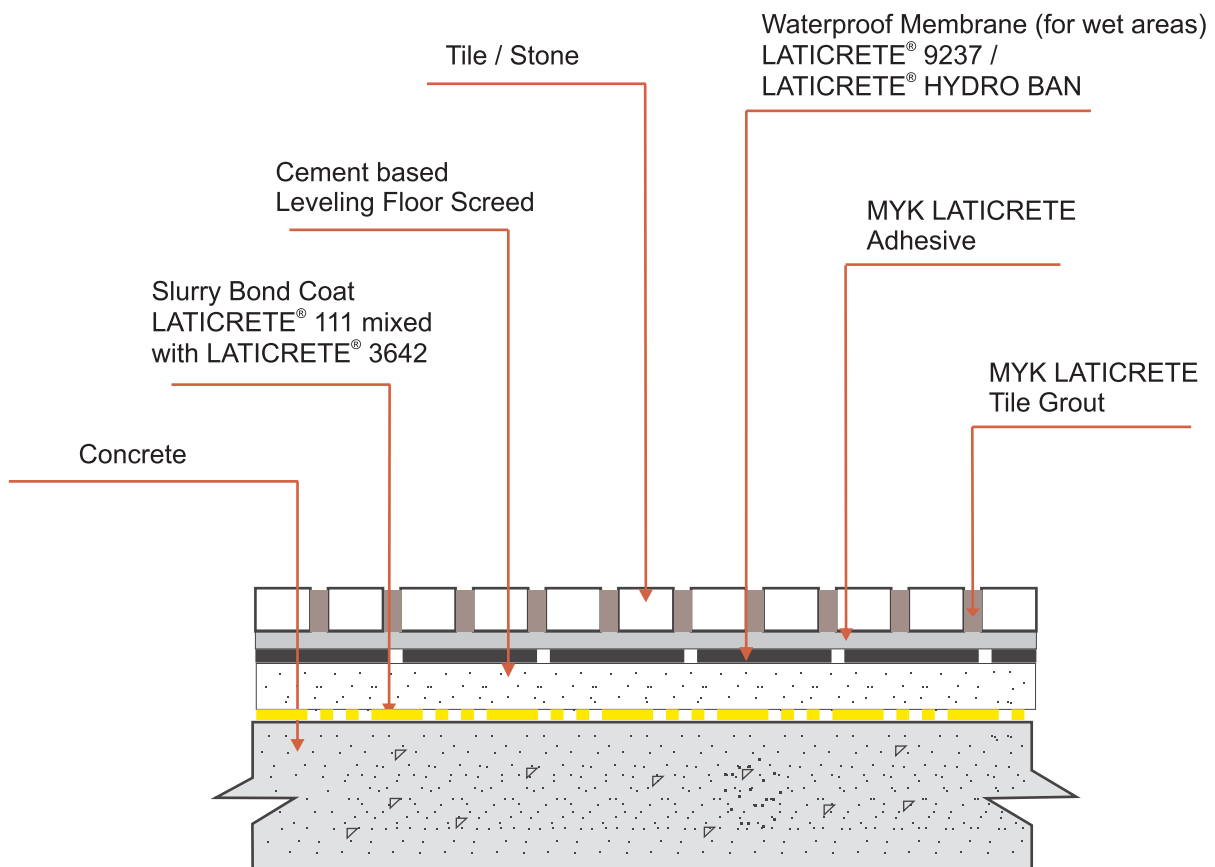

INSTALLATION OF TILE/STONE ON INTERNAL OR EXTERNAL FLOOR SCREED BY THIN-SET METHOD

MYK LATICRETE INDIA PVT. LTD.,

Registered Office: 8-2-703/A, 4th Floor, Leela Gopal Towers, Road No. 12, Banjara Hills, Hyderabad - 500 034
Ph: +91-40-6817 3100 e-mail: contact@myklaticrete.com www.myklaticrete.com