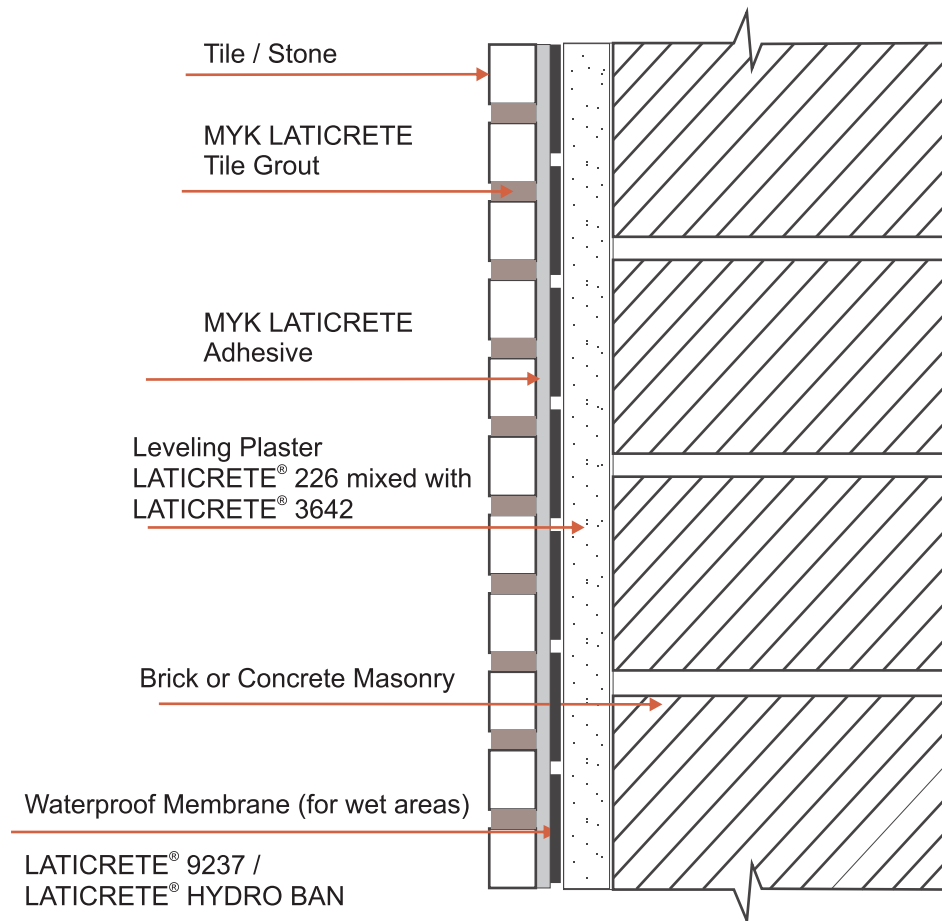

INSTALLATION OF TILE/STONE ON EXTERNAL WALL PLASTER BY THIN-SET METHOD

MYK LATICRETE INDIA PVT. LTD.,

Registered Office: 8-2-703/A, 4th Floor, Leela Gopal Towers, Road No. 12, Banjara Hills, Hyderabad - 500 034
Ph: +91-40-6817 3100 e-mail: contact@myklaticrete.com www.myklaticrete.com