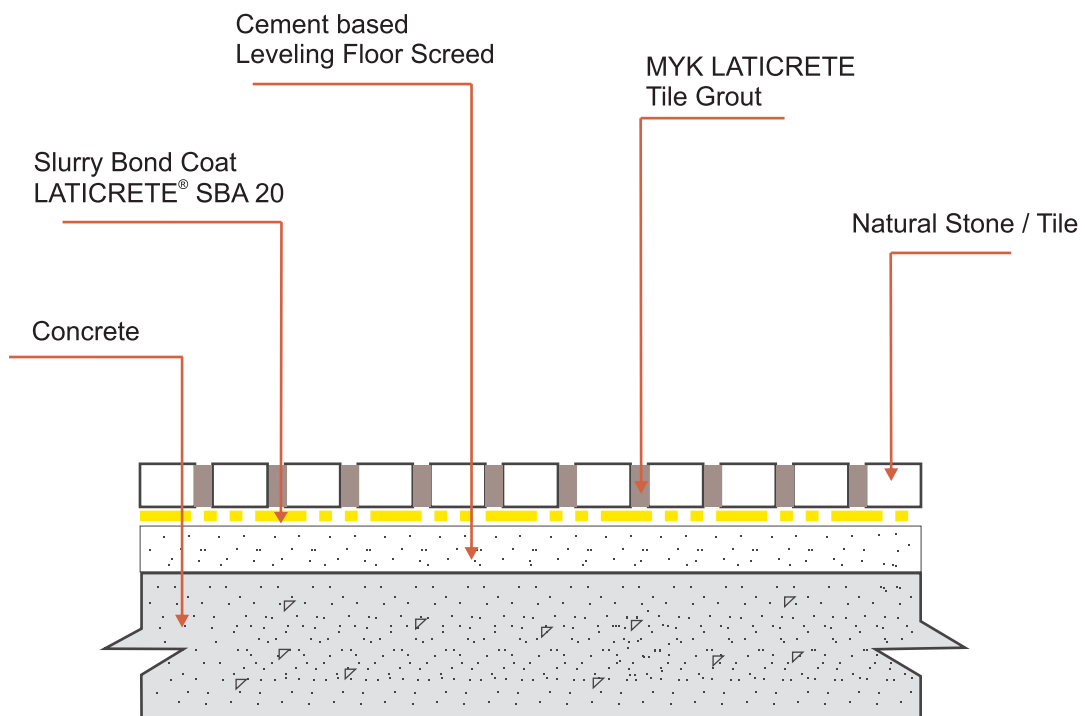

INSTALLATION OF NATURAL STONE / TILE ON INTERNAL OR EXTERNAL FLOOR SCREED BY ADHESIVE SLURRY METHOD

MYK LATICRETE INDIA PVT. LTD.,

Registered Office: 8-2-703/A, 4th Floor, Leela Gopal Towers, Road No. 12, Banjara Hills, Hyderabad - 500 034
Ph: +91-40-6817 3100 e-mail: contact@myklaticrete.com www.myklaticrete.com